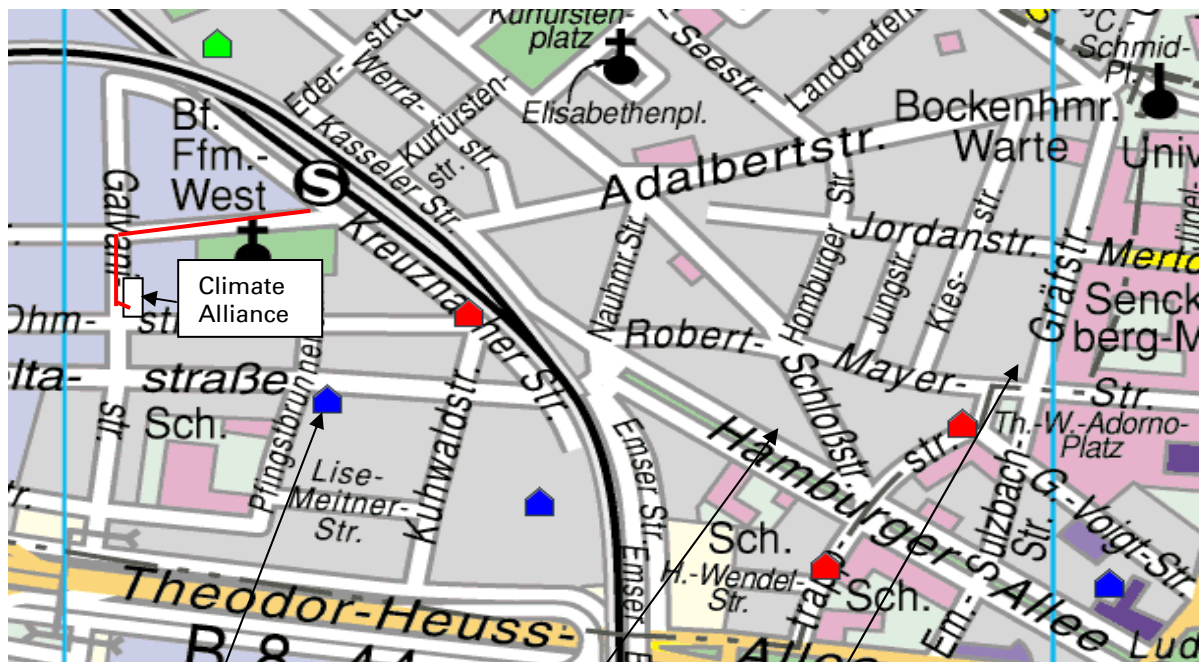

Climate Alliance

CLIMATE ALLIANCE | KLIMA-BÜNDNIS | ALIANZA DEL CLIMA e.V.

European Secretariat

Galvanistrasse 28 | D-60486 Frankfurt am Main

fon: +49-69-71 71 39-0 | fax: +49-69-71 71 39-93

europa@klimabuendnis.org | www.klimabuendnis.org

How to find us:

Arriving at Central Station Frankfurt am Main:

Use one of the following fast train lines:

- S3 – Direction Bad Soden or
- S4 – Direction Kronberg or
- S5 – Direction Friedrichsdorf or
- S6 – Direction Friedberg

Departure of all line is from track 104 (underground level).

Exit at the third Stop (Frankfurt West), use staircase inside the station to underpass railways, walk ahead (Solmsstraße) and turn first street left (Galvanstraße). The Climate Alliance's premises are in the 4th floor of building no. 28.

Arriving at airport:

Use fast train no S8 or S9 (direction Hanau or Offenbach Ost) to Frankfurt Central Station („Frankfurt Hauptbahnhof“ or „Frankfurt Hbf“, 3 Stops), from there continue as described above.

Hotels nearby:

Hotel Mercure

Voltastraße 29

Tel: +49 69/79 26-0

Fax: +49 63/79 26-1606

Hotel Corona

Hamburger Allee 48

Tel: +49-69-77 90 77

Fax: +49-69-70 86 39

Hotel West

Gräfstraße 81

Tel: +49 69/24 79 02-0

Fax: +49 69/70 75 30-9

Other hotels via:

<http://www.frankfurt-tourismus.de/>